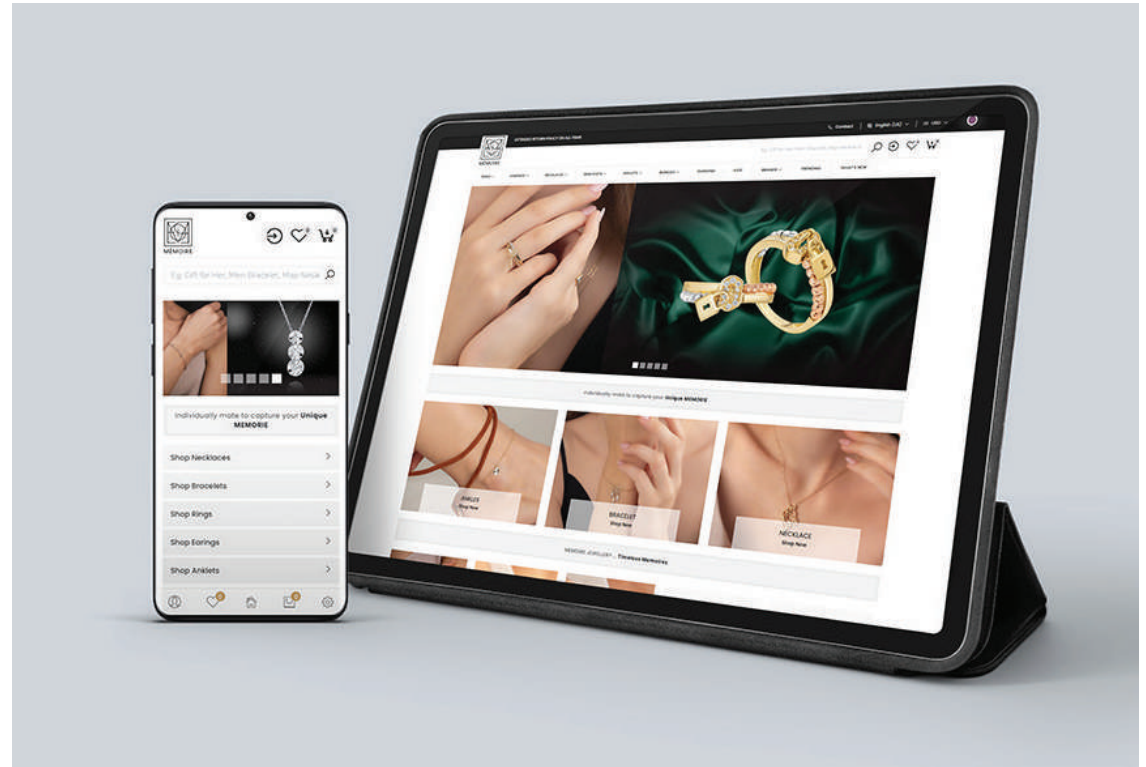

# Memoire Jewellery

My Contribution

- PLANNING & WIRE FRAME
- WEB DESIGN
- FRONT-END DEVELOPMENT

 [www.memoirejewellery.com](http://www.memoirejewellery.com)

01

Project Name