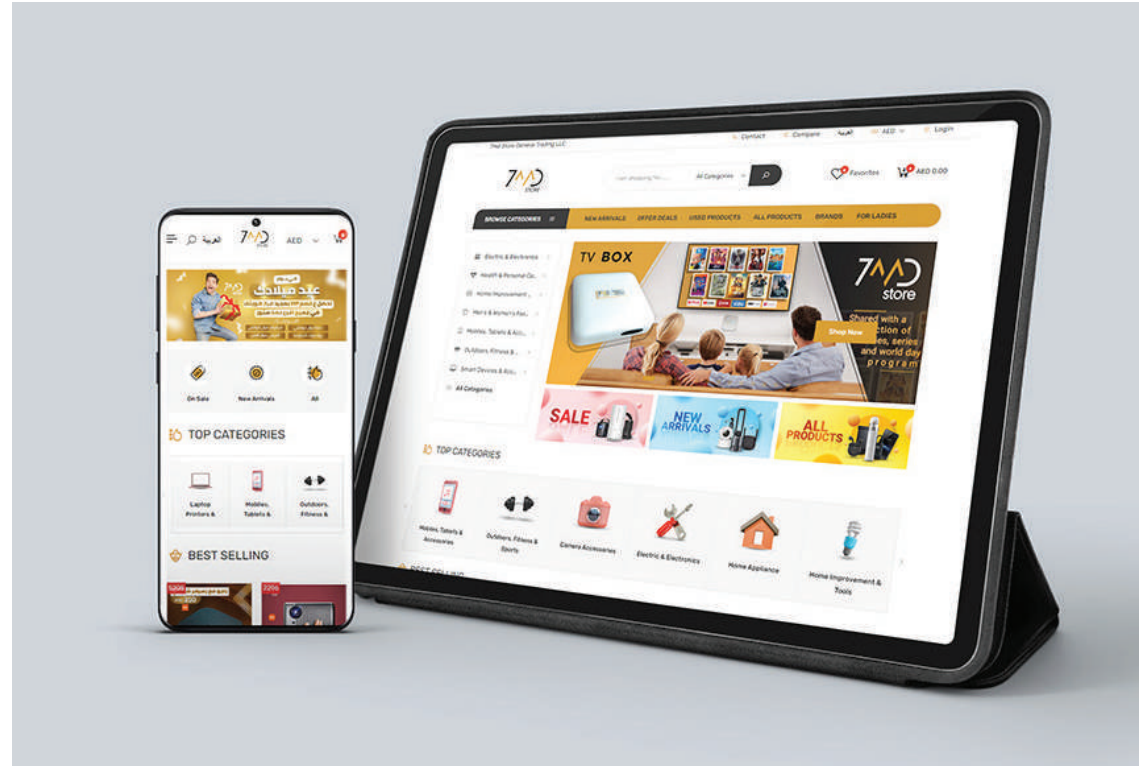

Project Name

7MD

My Contribution

- PLANNING
- WEB DESIGN
- FRONT-END DEVELOPMENT

www.7md.ae