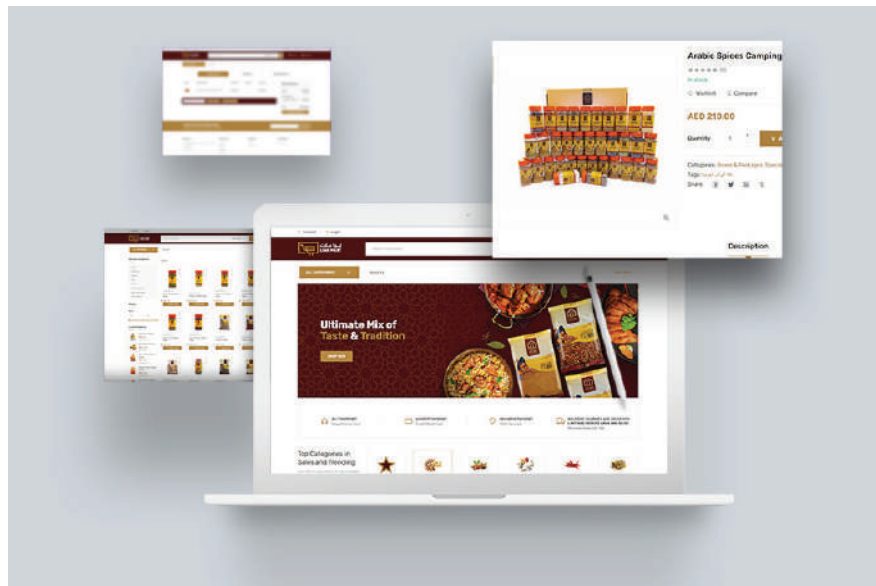

# Liwa Mart

My Contribution

- PLANNING & WIRE FRAME
- WEB DESIGN
- FRONT-END DEVELOPMENT

 [www.liwamart.ae](http://www.liwamart.ae)

01

in

Bè

Project Name