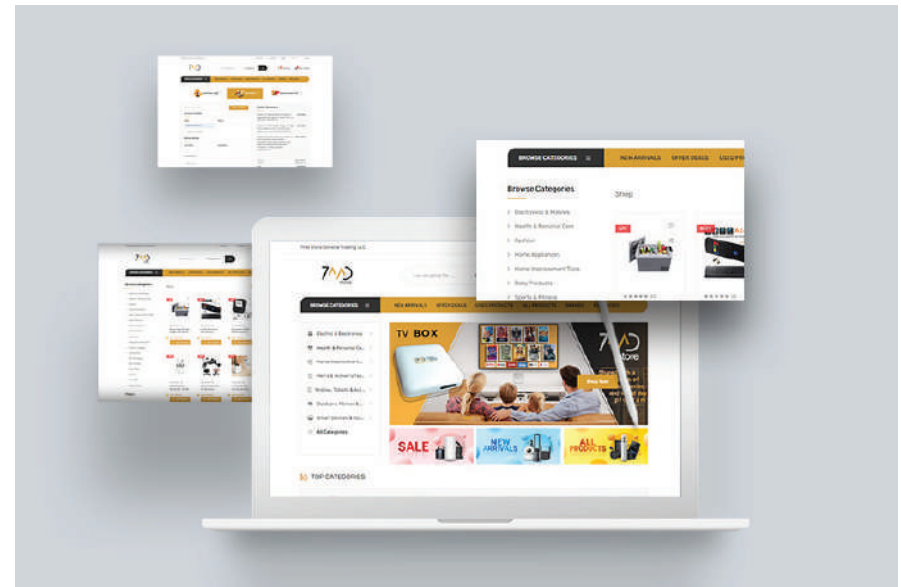

Project Name

7MD

My Contribution

- PLANNING
- WEB DESIGN
- FRONT-END DEVELOPMENT

www.7md.ae

01

- in
- Instagram icon
- Bè
- Envelope icon