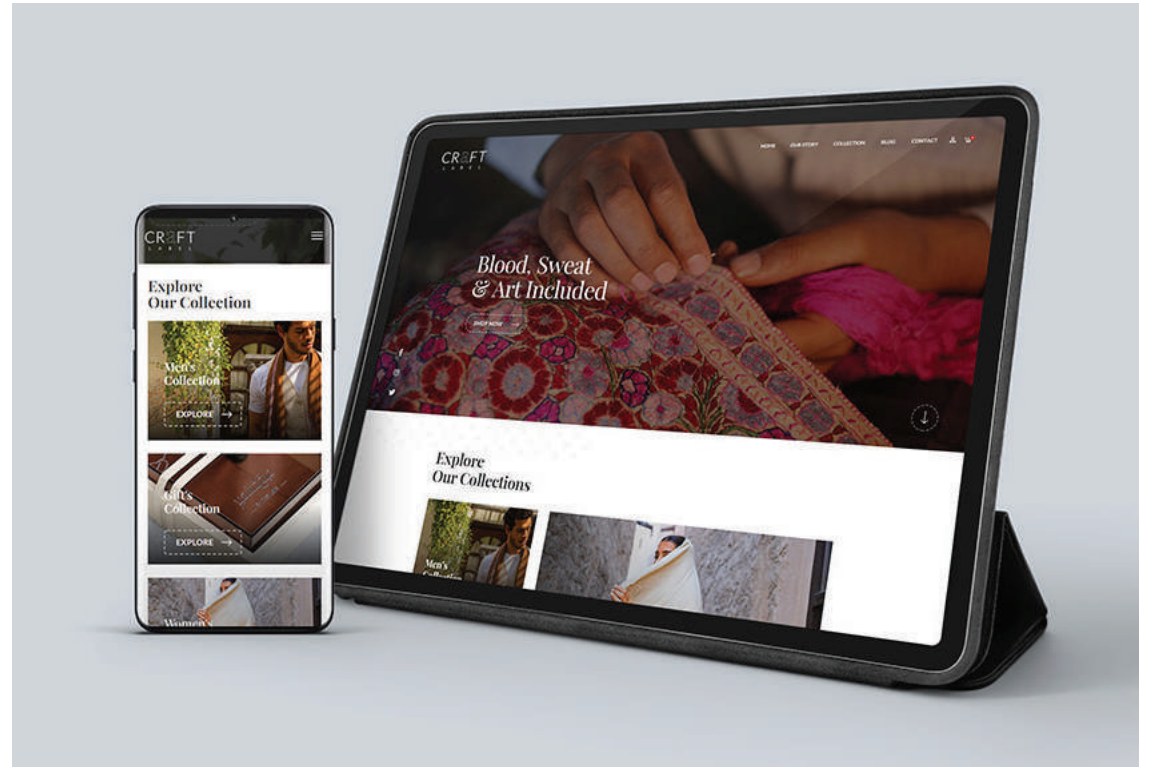

Project Name

Craft Label

My Contribution

- PLANNING & WIRE FRAME
- WEB DESIGN
- FRONT-END DEVELOPMENT

www.craftlabel.ae