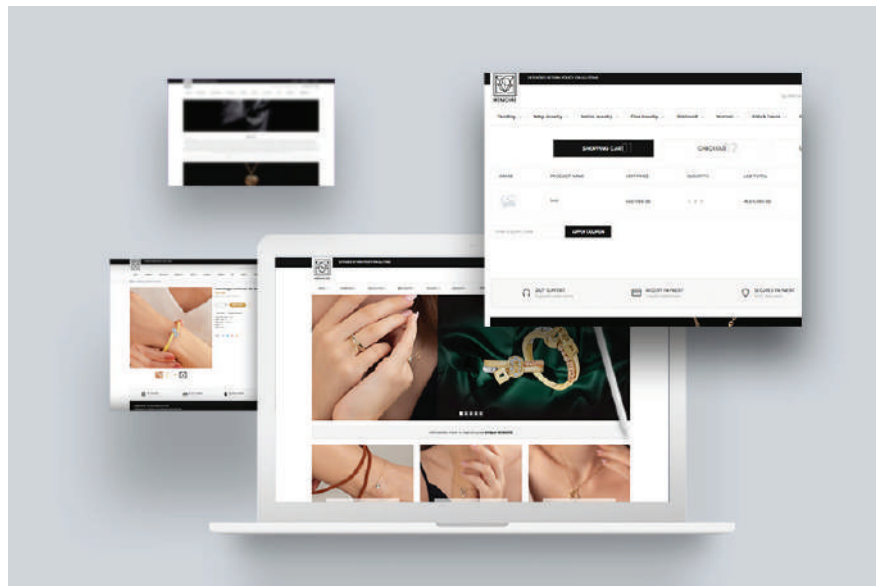

# Memoire Jewellery

My Contribution

- PLANNING & WIRE FRAME
- WEB DESIGN
- FRONT-END DEVELOPMENT

 [www.memoirejewellery.com](http://www.memoirejewellery.com)

01

Project Name